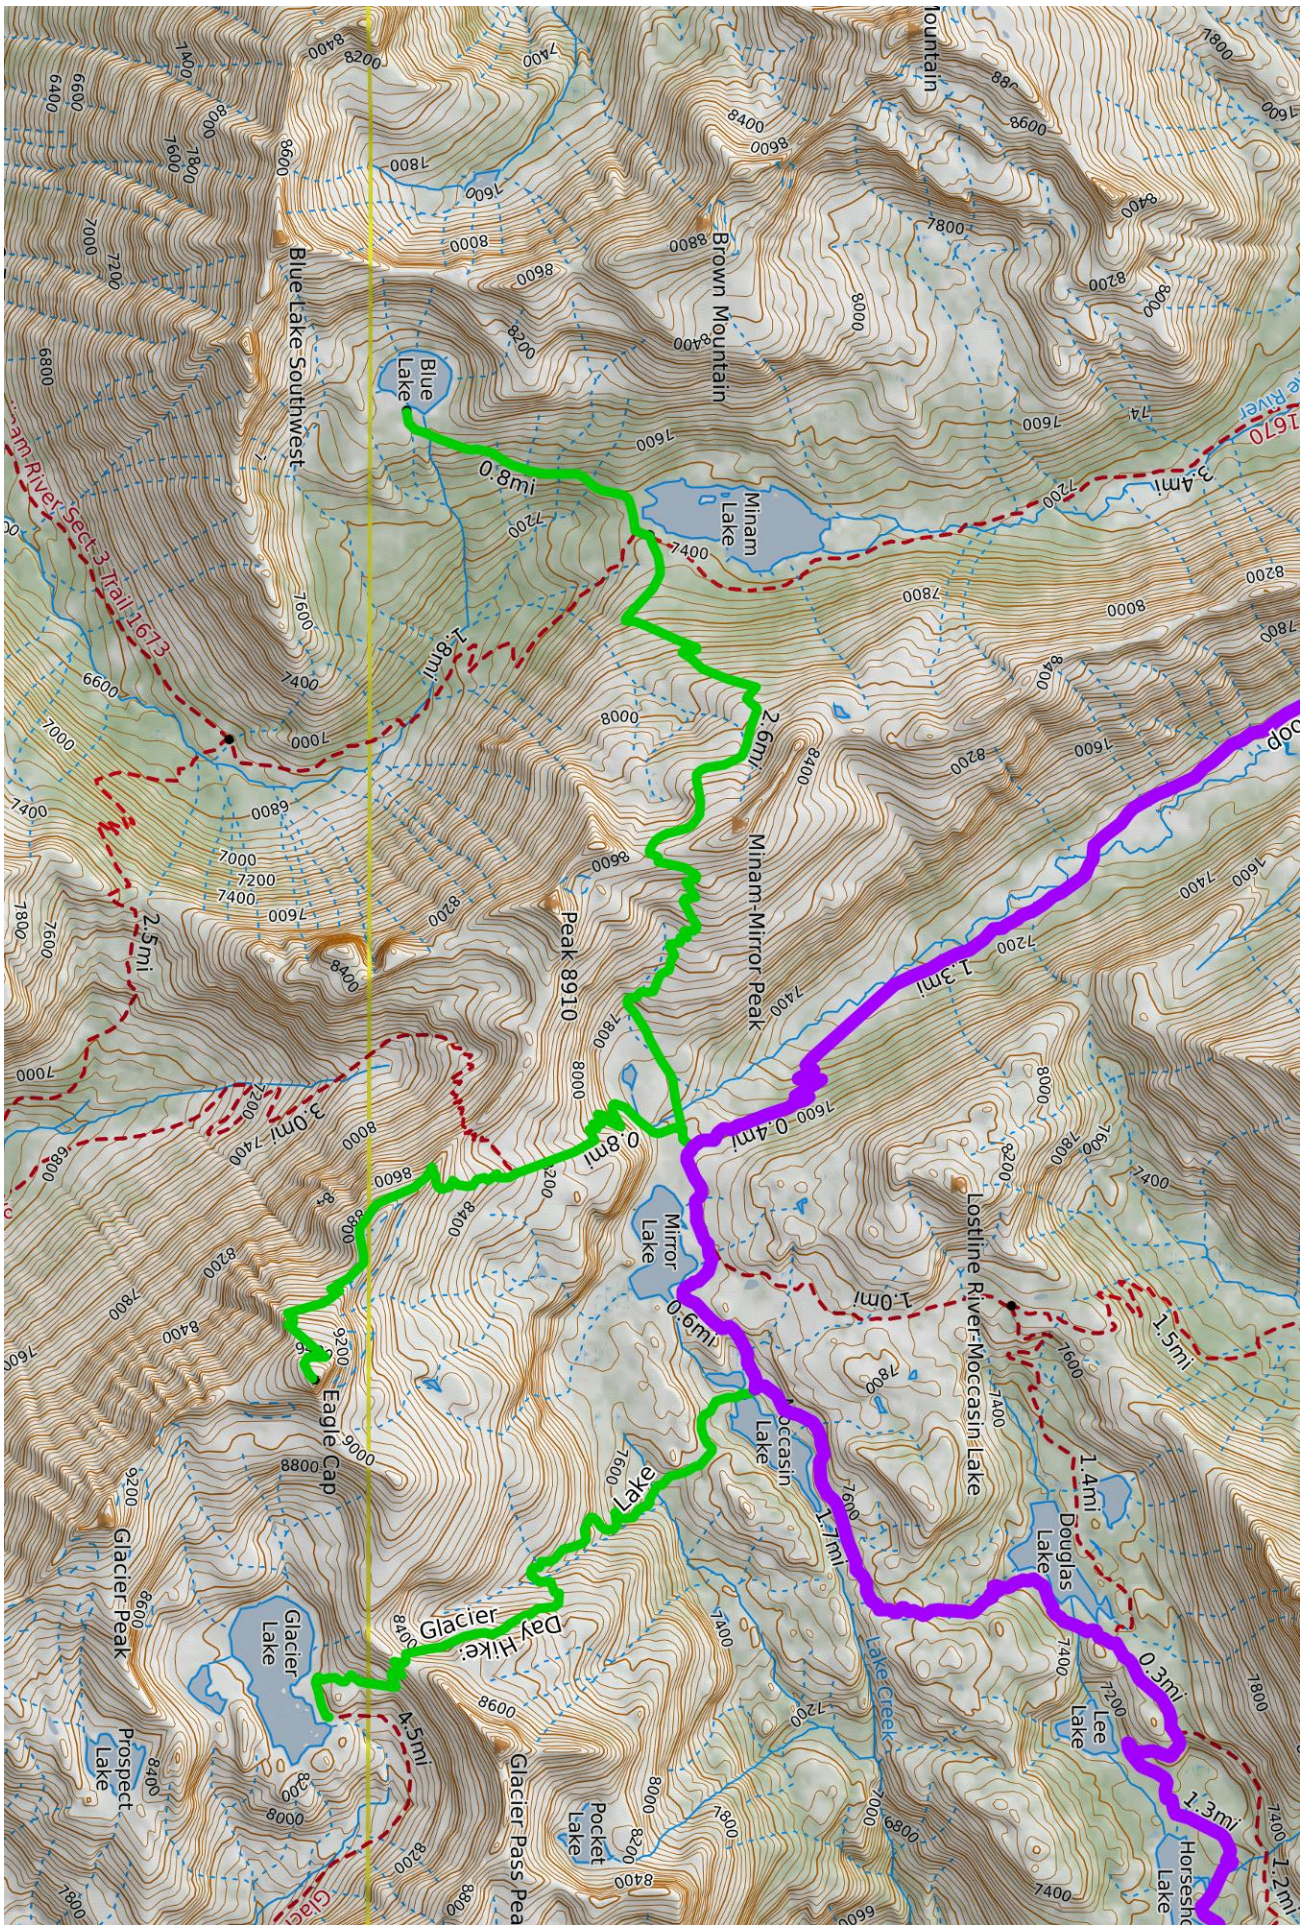

Series Overview

WGS84

USNG 11TMK-11TML

CalTopo

Scale 1:35000 1 inch = 2917 feet

Scale 1:35000 1 inch = 2917 feet