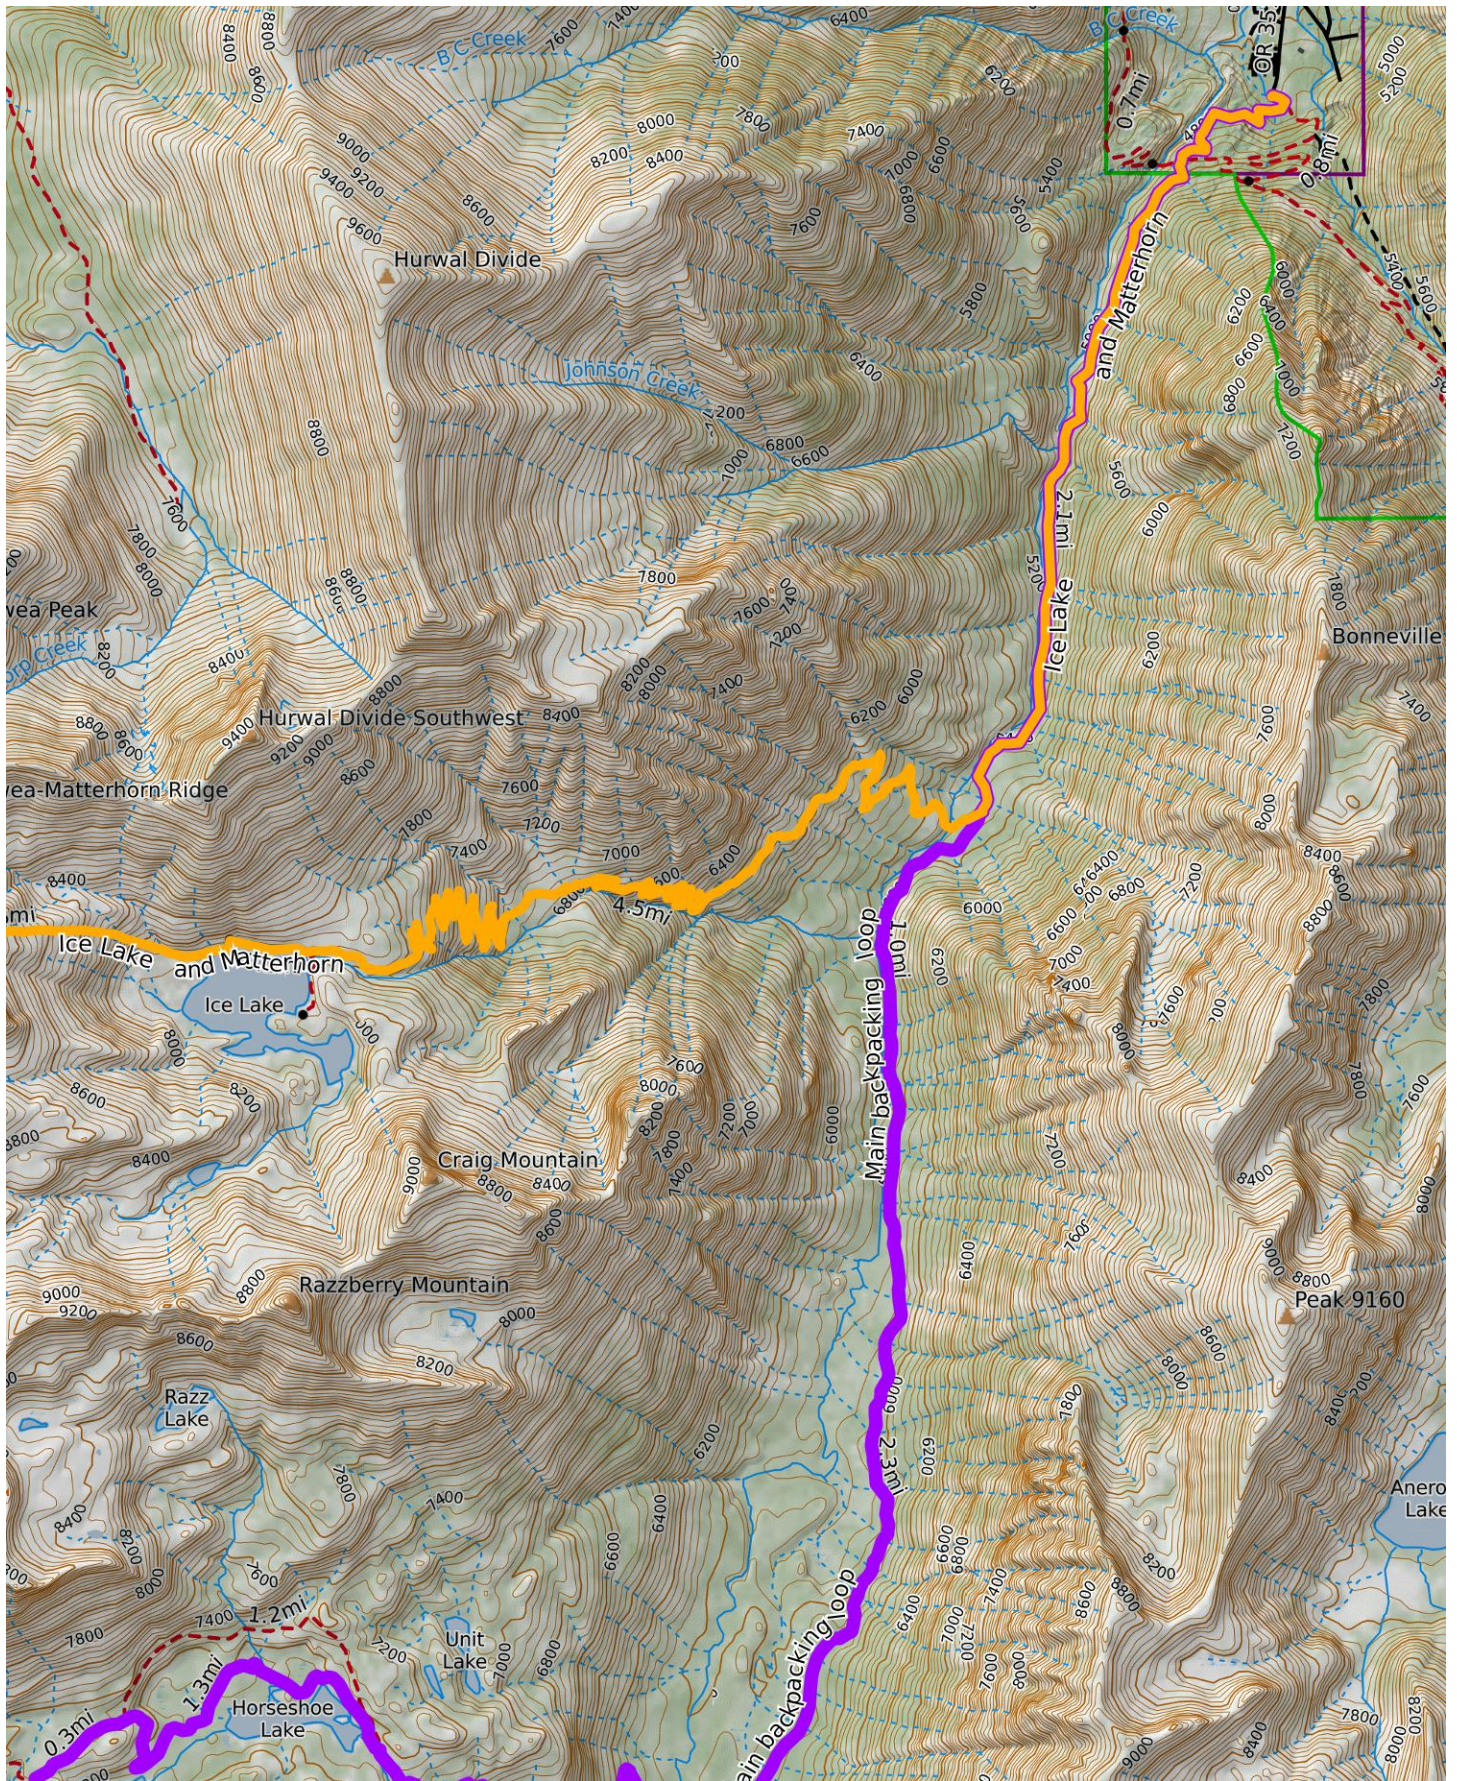

Series Overview

WGS84

USNG 11TMK-11TML

CalTopo

Scale 1:35000 1 inch = 2917 feet

Scale 1:35000 1 inch = 2917 feet