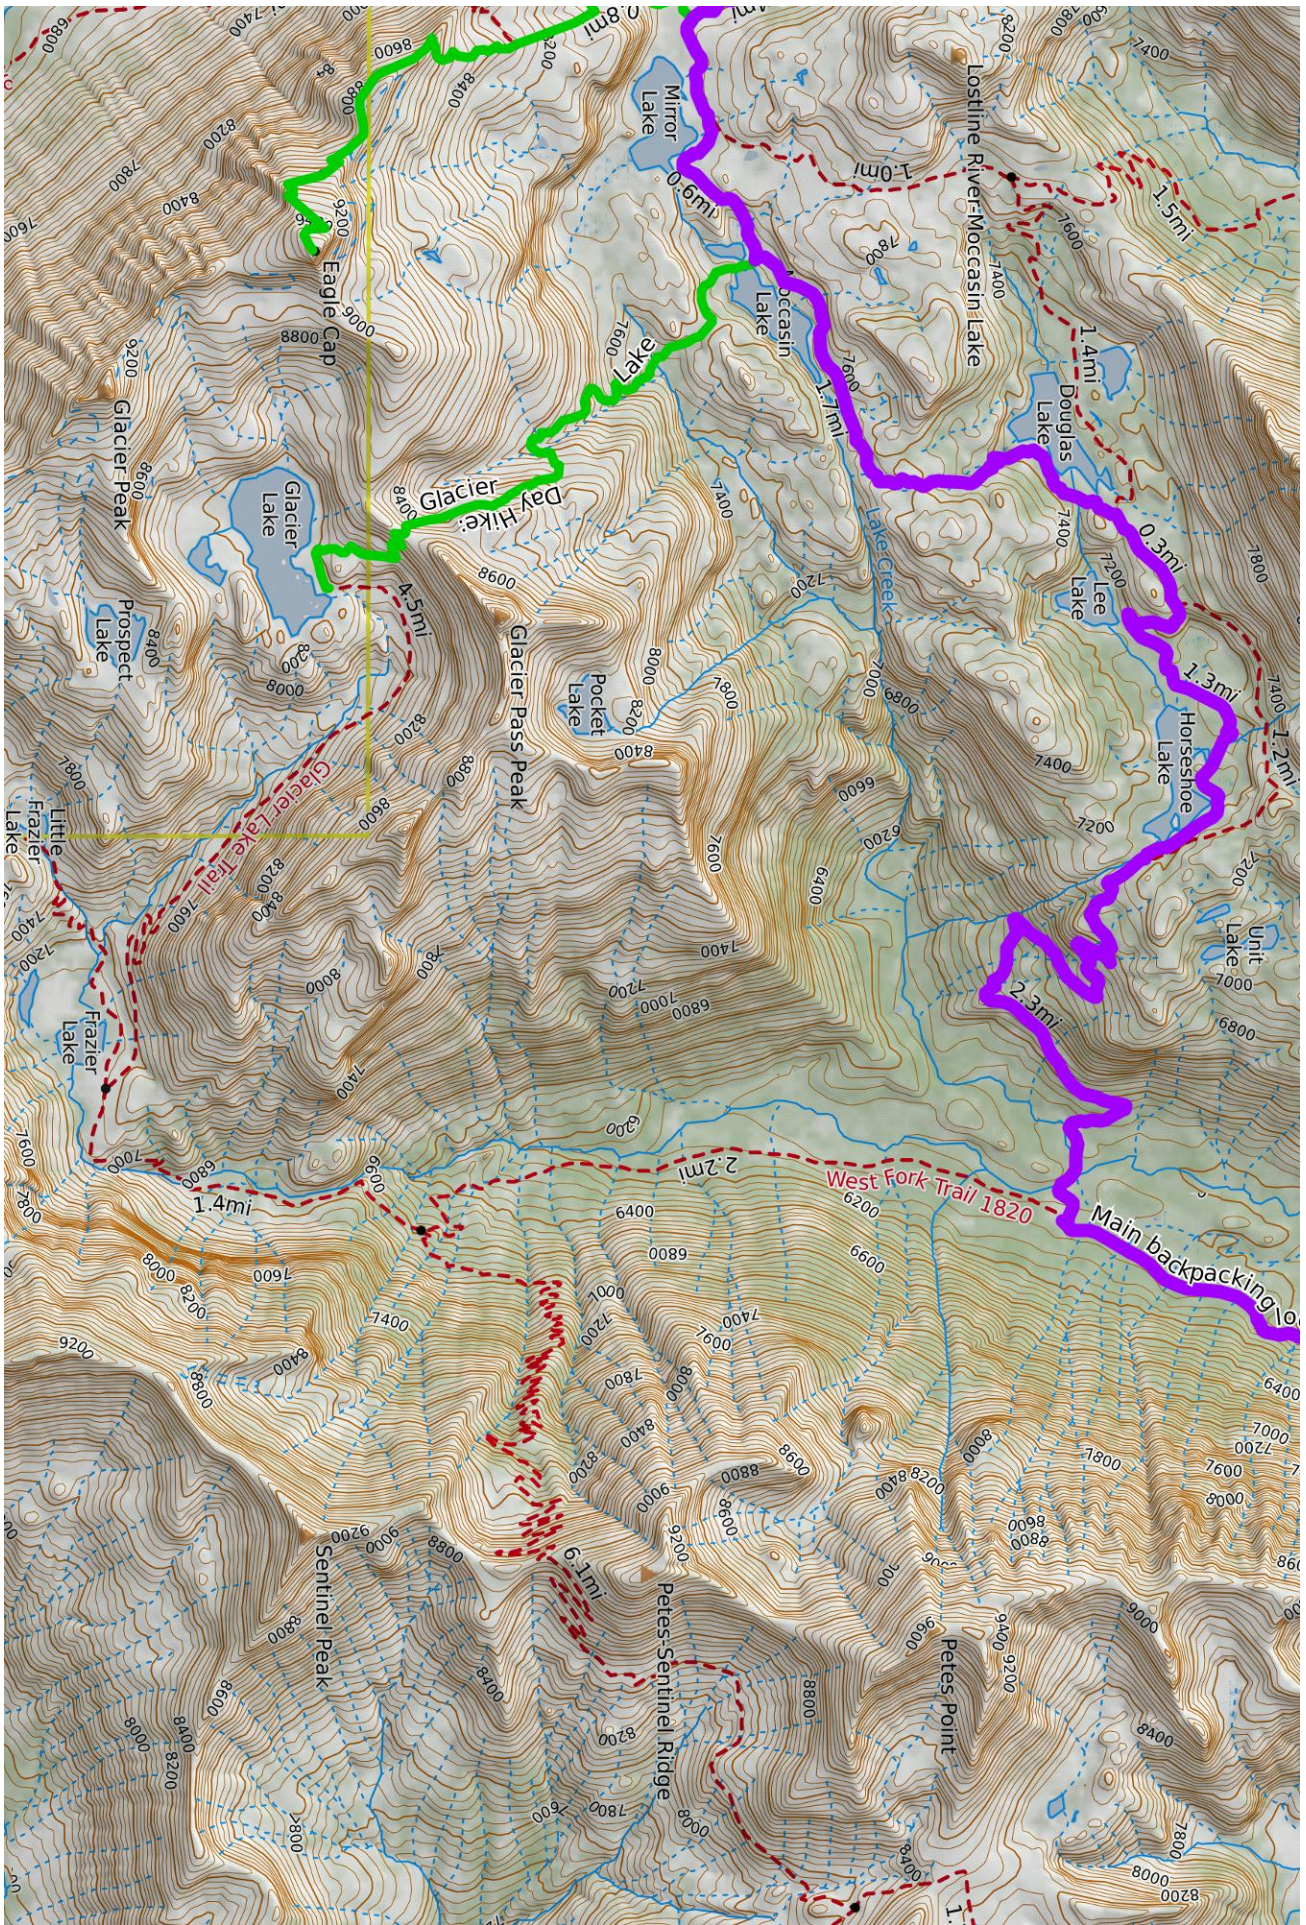

Series Overview

WGS84

USNG 11TMK-11TML

CalTopo

Scale 1:35000 1 inch = 2917 feet

Scale 1:35000 1 inch = 2917 feet